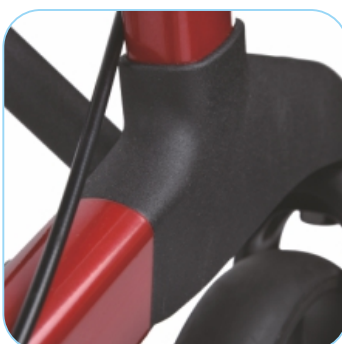

Ergonomic shaped hand grips adjustable to the position of the hand. Smooth operating hand brakes.

Seat heights 62 and 55 cm.

Maintenance free brakes and TPE-covered unbreakable wheels.

Stays firmly closed with the lock and is easy to open with the push button.

Practical easy-to-remove shopping bag with special designed easy-to-go clips.

Unique triangle profile ensures the durability up to 150 kg.

TECHNICAL INFORMATION

Standard colours:

Wine red Sober grey

Max. user weight: